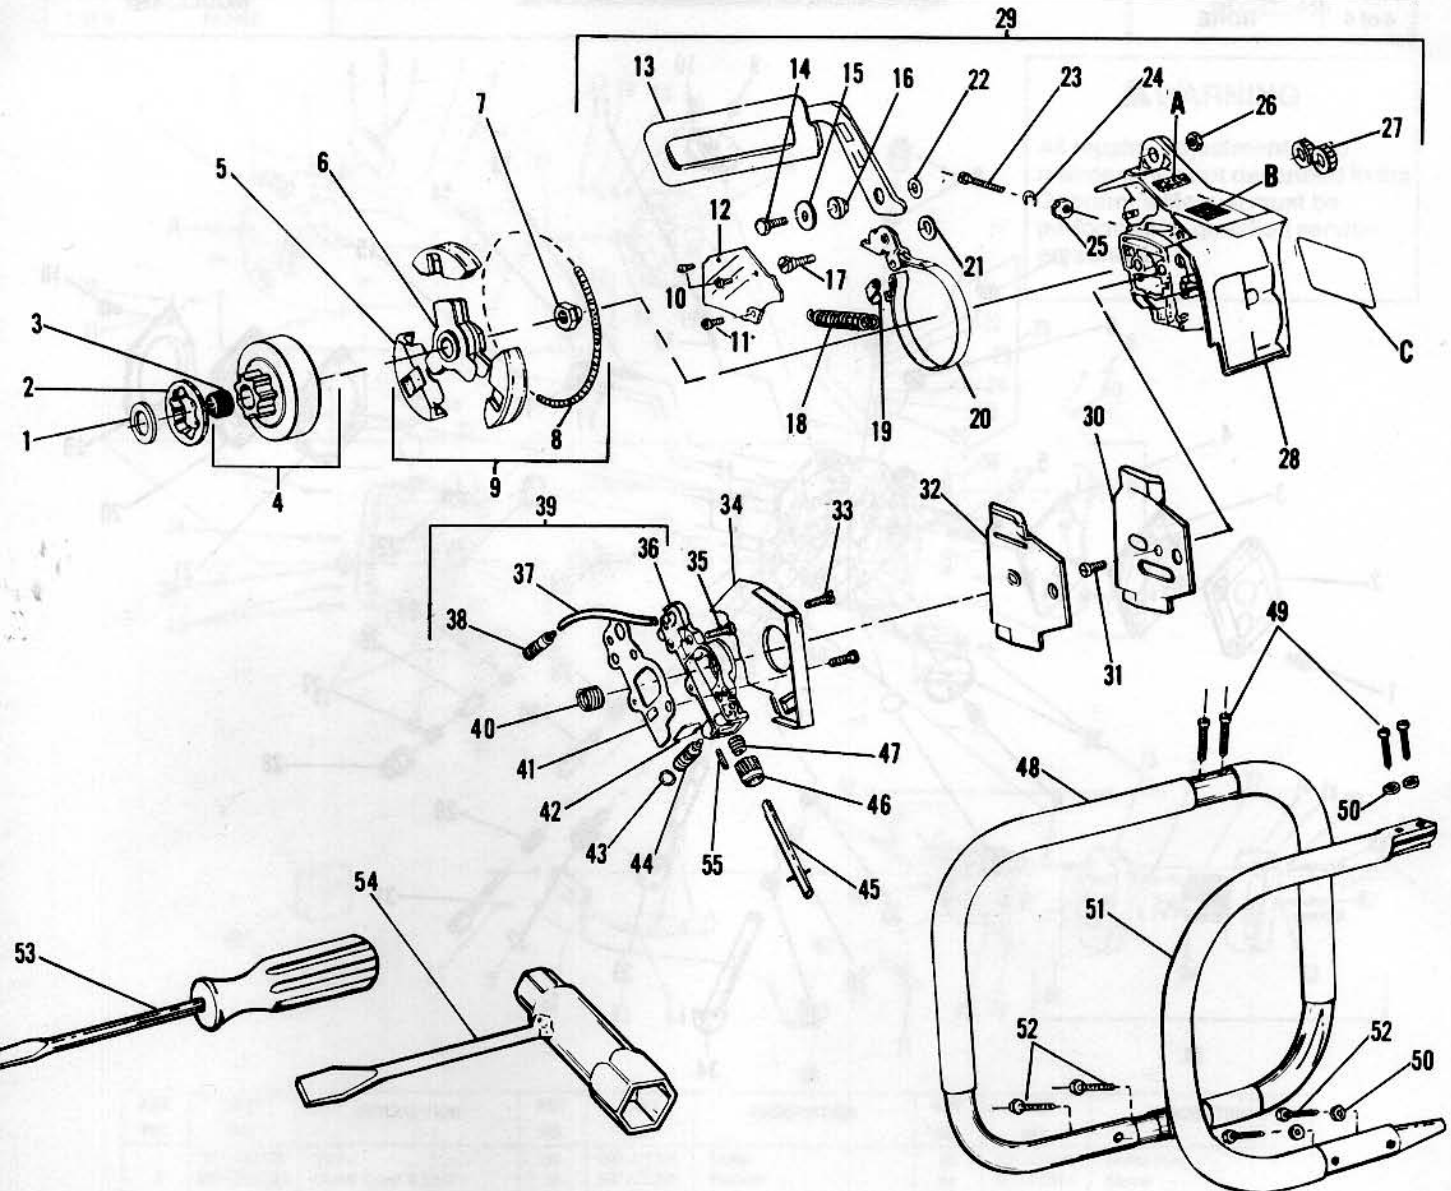

NOTE: Illustrations may differ from actual models due to design changes.

KEY NO.	PART NO.	DESCRIPTION	KEY NO.	PART NO.	DESCRIPTION	KEY NO.	PART NO.	DESCRIPTION
1	507-430848	Thrust Washer	23	507-432613	Screw	44	507-430385	Adj. Screw
2	—	Rim Sprocket	24	507-431636	Retaining Ring	45	507-474932	Plunger Ass'y.
	507-429956	3/8 7 tooth	25	507-425672	Pin	46	507-430880	Gear
	507-430098	3/8 8 tooth (455 Only)	26	507-431698	Nut	47	507-431221	Plunger Spring
3	507-430743	Bearing	27	507-433036	Strut Nut	48	507-476192(LF)	Front Handle Full Wrap
4	507-475081	Clutch Drum (incl. #3)	28	—	Clutch Cover & Tens.	49	—	Screw
5	507-433102	Clutch Shoe		507-276274-1	Model 455		507-433184	Model 455
6	507-433133	Clutch Driver		507-476409-1	Model 405		507-431649	Model 405
7	507-430800	Nut	29	—	Chain Brake Ass'y. (Incl. #10-27)	50	—	Washer
8	507-431200	Clutch Spring		507-476471-1	Model 455		507-431706	Model 455
9	507-475976	Clutch Ass'y. (Incl. #5,6 & 8)		507-476410-1	Model 405		507-432128	Model 405
10	507-431675	Screw	30	507-433109	Guide Plate - Outer	51	507-6200-18(F)	Front Handle Kit
11	507-431673	Screw	31	507-429266	Terminal Screw	52	—	Screw
12	507-431191	Cover	32	507-432686	Inner Guide Plate		507-431687	Model 455
13	507-476486-18	Kickback Guard Ass'y.	33	507-431642	Screw		507-314936	Model 405
14	507-431697	Screw	34	507-431596	Dirt Shield	53	507-431247	Screwdriver
15	507-430930	Washer	35	507-431669	Screw	54	507-474945	Combination T Wrench
16	507-433529	Bushing	36	507-476534	Oil Pump Ass'y.	55	507-431699	Roll Pin
17	507-431036	Shoulder Bolt	37	507-430227	Hose	DECALS		
18	507-433185	Spring	38	507-474959	Oil Pickup Ass'y.	A	507-432836	Decal - Brake (455 Only)
19	507-431038	Locking Plate (Model 455)	39	507-476535	Oil Pump Ass'y. (Incl. #36-38)	B	507-433461 (CBW)	Decal - Kickback (455 Only)
20	—	Band Ass'y.	40	507-430231	Wire Worm	C	507-433712	Decal - Side
	507-476284	Model 455	41	507-430228	Gasket			
	507-432645	Model 405	42	507-430229	Seal			
21	507-430878	Washer	43	507-431359	O-Ring			
22	507-433532	Washer