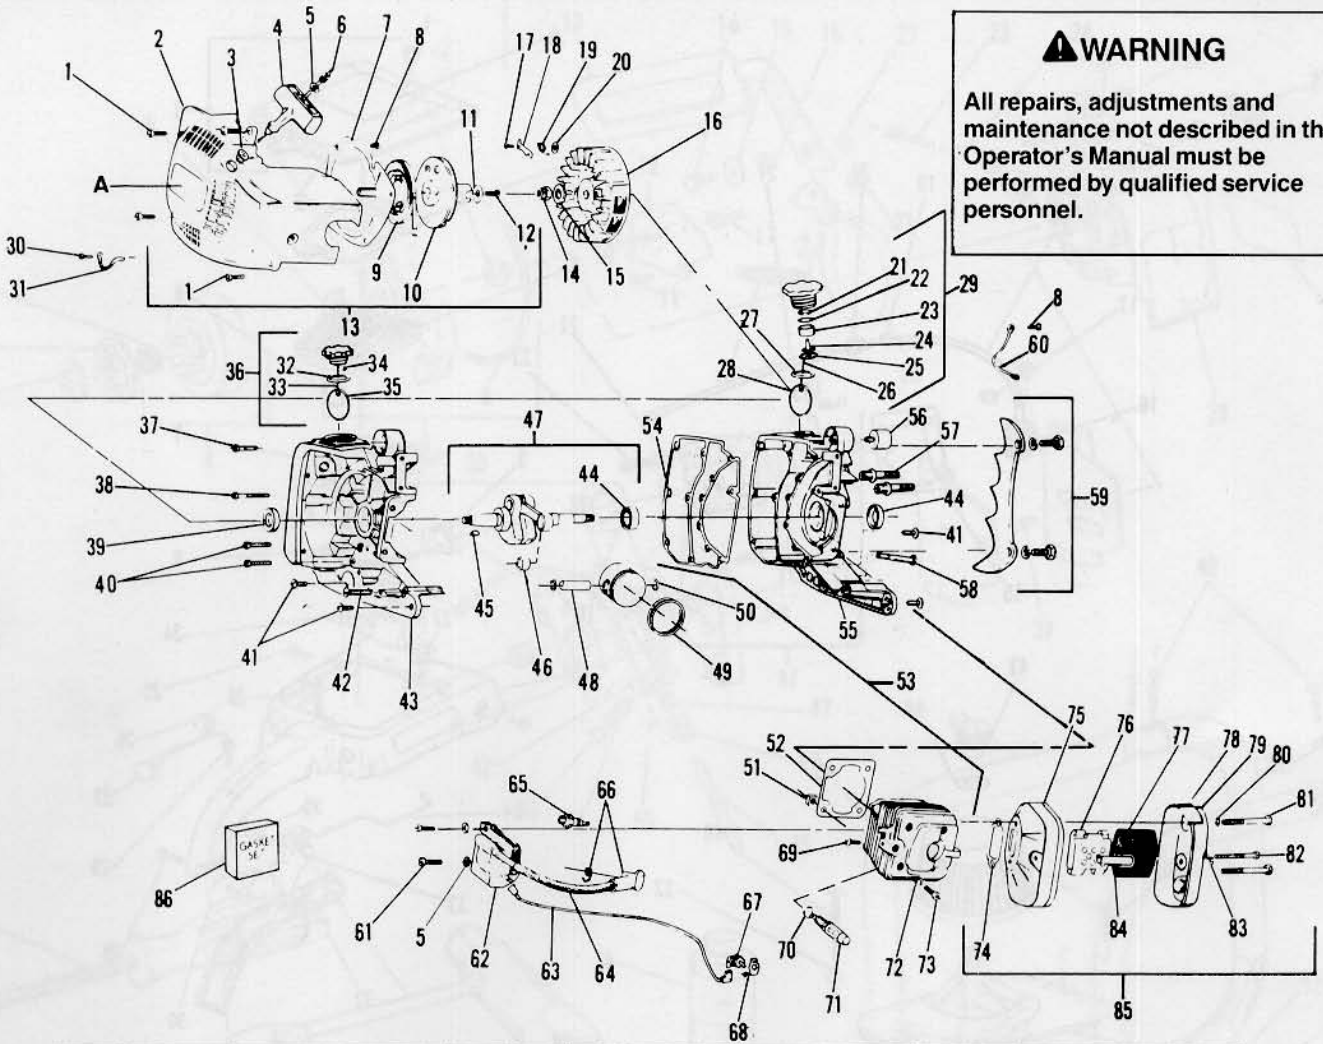

Poulan PRO™ PARTS LIST

**CHAIN SAW
MODEL: 405
MODEL: 455**

NOTE: Illustrations may differ from actual models due to design changes.

WARNING

All repairs, adjustments and maintenance not described in the Operator's Manual must be performed by qualified service personnel.

KEY NO.	PART NO.	DESCRIPTION	KEY NO.	PART NO.	DESCRIPTION	KEY NO.	PART NO.	DESCRIPTION
1	507-433158	Screw	34	507-428335	Screw	63	507-433248	Switch Wire
2	507-476523-1	Starter Cover & Shell Ass'y.	35	507-431369	Retainer	64	507-430694	Sleeve
3	507-430716	Eyelet	36	507-475168-18	Oil Cap Ass'y. (Incl. Key # 32, 33,34 & 35)	65	507-433562	Spark Plug
4	507-431441-18	Starter Handle	37	507-431690	Screw	66	507-476096	Spark Plug Boot & Clip
5	507-431640	Washer	38	507-431658	Screw	67	507-475623	Grounding Switch
6	507-426752	Starter Cord	39	507-428746	Seal	68	507-432916	Switch Plate
7	507-433584	Baffle Plate	40	507-431650	Screw	69	507-429928	Plate Screw
8	507-429266	Terminal Screw	41	507-432634	Screw	70	507-432302	Washer
9	507-431325	Rewind Spring	42	507-431642	Screw	71	507-475356-18	Decompression Valve
10	507-476520	Starter Pulley	43	507-433481-1	C'Case Half	72	507-431706	Washer
11	507-433574	Washer	44	507-433355	Main Bearing	73	507-431691	Screw
12	503-211801	Screw	45	507-432210	Flywheel Key	74	507-430684	Muffler Gasket
13	507-476521-1	Starter Ass'y. (Incl. Key #'s 1,2,3,4,5,6,7,8,9,10,11&12)	46	507-431408	Bearing	75	507-475984-8	Muffler Body
14	507-430800	Nut	47	507-476196	C' Shaft Ass'y. (Incl. Key #'s 44,45 & 46)	76	507-433096	Muffler Channel
15	507-429851	Washer	48	507-476558	Piston & Ring Set	77	507-433104	Muffler Screen
16	507-533294	Flywheel	49	507-476508	Piston Ring Set (2/Pkg.)	78	—	Muffler Cover Ass'y. Model 455
17	507-430877	Pawl Pivot	50	507-433476	Retainer	79	507-476007-8	Model 405
18	507-430876	Pawl	51	507-431655	Nut	80	507-476106-8	Heat Shield Ass'y.
19	507-431416	Spring	52	507-433473	Cylinder Base Gasket	81	507-431686	Lockwasher
20	507-430878	Washer	53	—	Cylinder & Piston Kit Model 455	82	507-430992	Screw
21	507-427993	Disc	54	507-476507	Model 455	83	507-431683	Lockwasher
22	507-427273	Gasket	55	507-476537-1	Model 405	84	507-430835	Spacer
23	507-431003	Spacer	56	507-430197	Shock Absorber	85	—	Muffler Ass'y. (Incl. Key #'s 74, 75,76,77,78,79,80,81,82,83 & 84)
24	507-431702	Umbrella Valve	57	507-433228	Bar Mounting Studs	86	507-476074-8	Model 455
25	507-427278	Cover Gas Cap	58	507-433533	Screw	87	507-476015-8	Model 405
26	507-431370	Bead Chain	59	507-473645	Pivot Grip Kit	88	507-476509	Gasket Set
27	507-429946	O-Ring	60	507-430990	Ground Wire	89	—	Replacement Engine
28	507-431368	Retainer	61	507-431705	Screw	90	507-476527	Model 455
29	507-475167-18	Gas Cap Ass'y. (Incl. Key #'s 21,22,23,24,25,26,27 & 28)	62	507-476339	Module & Switch Wire Ass'y.	91	507-476358	Model 405
30	507-433611	Screw				Decals		
31	507-431022	Retainer/Wire				A	507-433712	Side Decal
32	507-433143	O-Ring						
33	507-427690	Bead Chain