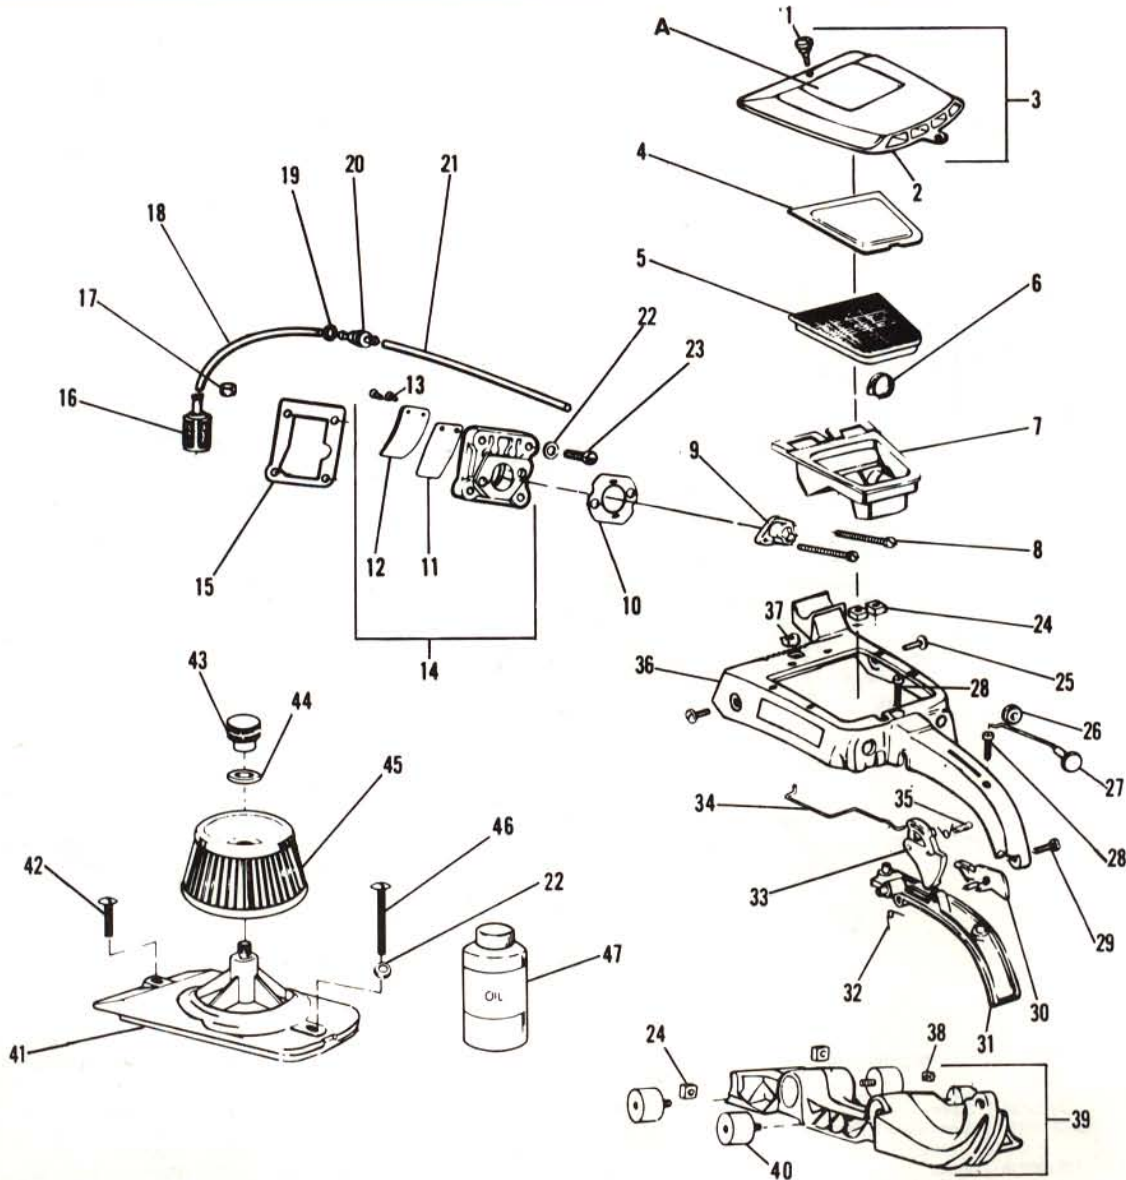

KEY NO.	PART NO.	DESCRIPTION	KEY NO.	PART NO.	DESCRIPTION	KEY NO.	PART NO.	DESCRIPTION
1	507-432817	Top Cover Knob	16	—	Fuel Filter Ass'y.	33	507-430327-1	Throttle Trigger
2	507-475271-18(F)	Top Cover Ass'y.		507-476465	Model 455	34	507-430830	Throttle Link
3	507-476296-18(H)	Top Cover Ass'y. Complete (Incl. #1 & 2)		507-433060	Model 405	35	507-430399	Throttle Pin
4	507-475289(F)	Air Filter	17	507-430545	Speed Clip	36	507-431174-18	Top Frame
5	507-433321(H)	Air Filter	18	507-431534	Fuel Hose	37	507-430203	Nut
6	507-432100	Clamp	19	507-431271	Washer	38	507-431645	Nut
7	507-432734	Air Box Boot	20	507-431268	Connector	39	507-476512-18	Bottom Frame & Nut Ass'y. (Incl. #38)
8	507-431657	Screw	21	507-431537	Fuel Hose	40	507-430197	Shock Absorber
9	507-432911	Blow Back Tube	22	507-431688	Washer	41	507-476463	Filter Base Ass'y.
10	507-432843	Gasket	23	507-431653	Screw	42	507-433468	Screw
11	507-433023	Reed Valve	24	507-431655	Nut	43	507-433470	Knob
12	507-432192	Reed Back Plate	25	507-432634	Screw	44	507-433576	Washer
13	507-432523	Reed Screw	26	507-429650	Grommet	45	507-476468	Filter Element
14	507-476215	Reed Valve Ass'y. (Incl. # 11,12 & 13)	27	507-430202-19	Choke Knob & Wire Ass'y.	46	507-433469	Screw
15	507-430191	Gasket	28	507-430887	Screw	47	507-433472	Oil
			29	507-430840-1	Throttle	DECALS		
			30	507-476502-18	Lower Grip Ass'y.	A	507-433724	Top Cover
			31	507-431092	Spring			
			32