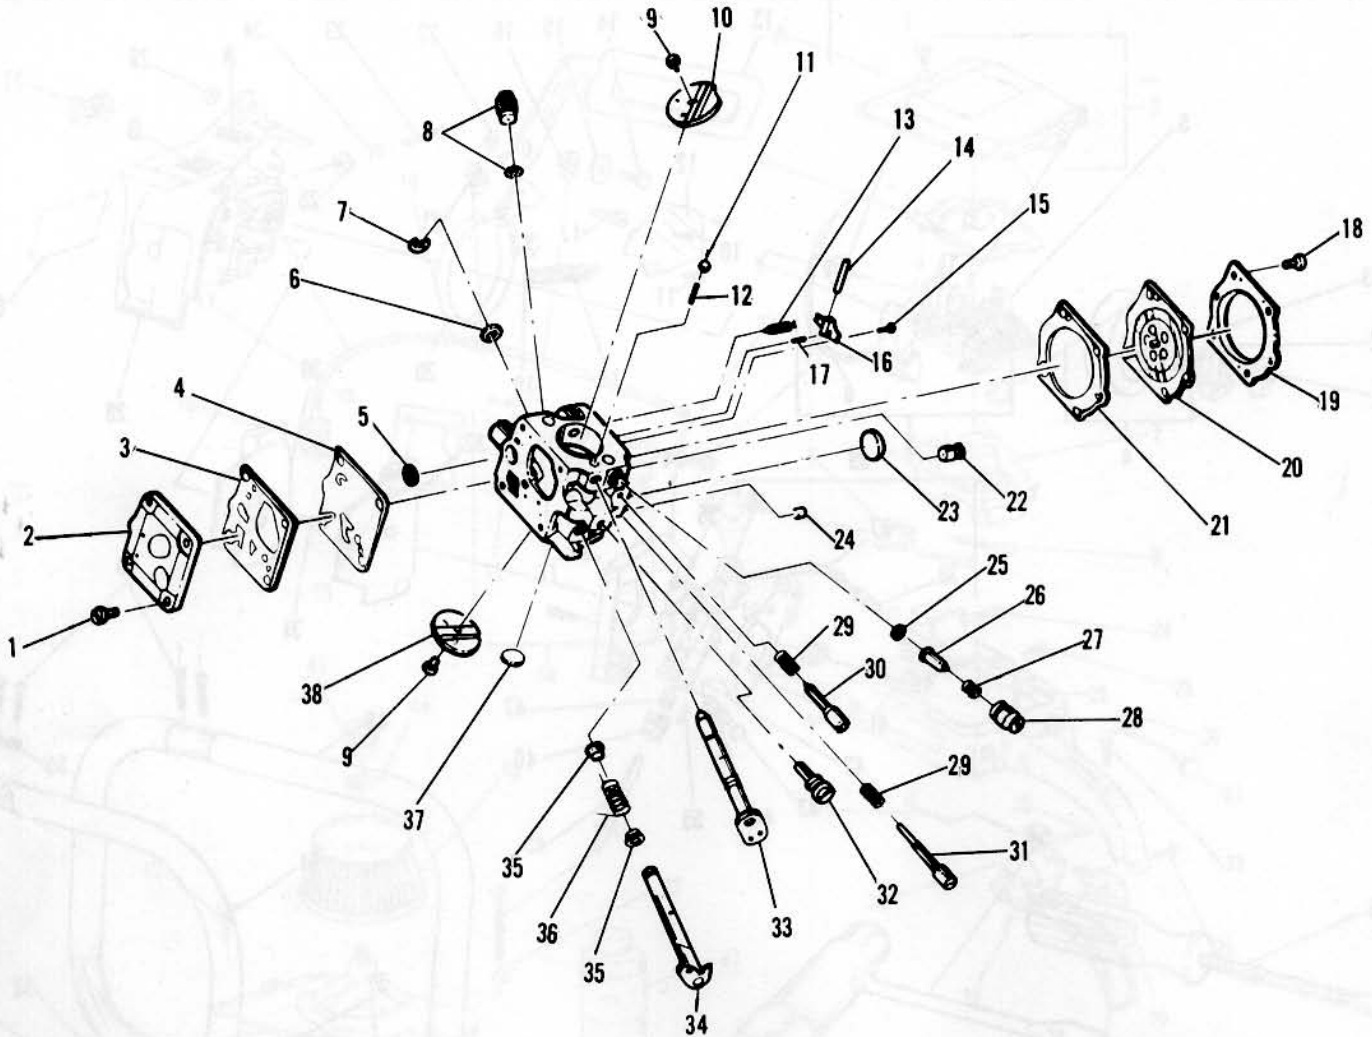

Poulan PRO™ PARTS LIST

CHAIN SAW
MODEL: 405
MODEL: 455

NOTE: Illustrations may differ from actual models due to design changes.

KEY NO.	PART NO.	DESCRIPTION	KEY NO.	PART NO.	DESCRIPTION	KEY NO.	PART NO.	DESCRIPTION
1	507-430751	Screw	14	507-430757	*Pin	27	507-433520	Spring
2	507-433509	Cover	15	507-430764	*Screw	28	507-433515	Plug Cover
3	507-433526	*Gasket Set	16	505-316734	*Lever	29	504-210050	Screw
4	507-433526	*Gasket Set	17	503-117601	*Spring	30	507-433522	Hi Speed Needle
5	507-433525	*Repair Kit	18	503-108701	Screw	31	507-433521	Idle Needle
6	506-028301	Washer	19	505-316702	Cover	32	507-433518	Screw
7	504-140008	Clip	20	507-433526	*Gasket Set	33	507-433512	Shaft Ass'y. - Choke
8	507-433513	Governor Ass'y.	21	507-433526	*Gasket Set	34	507-433510	Shaft Ass'y. - Throttle
9	507-433517	Screw	22	507-433525	*Repair Kit	35	502-103101	Bushing
10	507-430749	Choke Shutter	23	507-433525	*Repair Kit	36	507-433519	Spring
11	503-117101	Ball	24	507-433525	*Repair Kit	37	507-433525	*Repair Kit
12	503-117701	Spring	25	507-433524	Washer	38	507-433511	Throttle Valve
13	503-117001	*Valve	26	507-433526	*Gasket Set			

*Indicates Repair Kit Contents