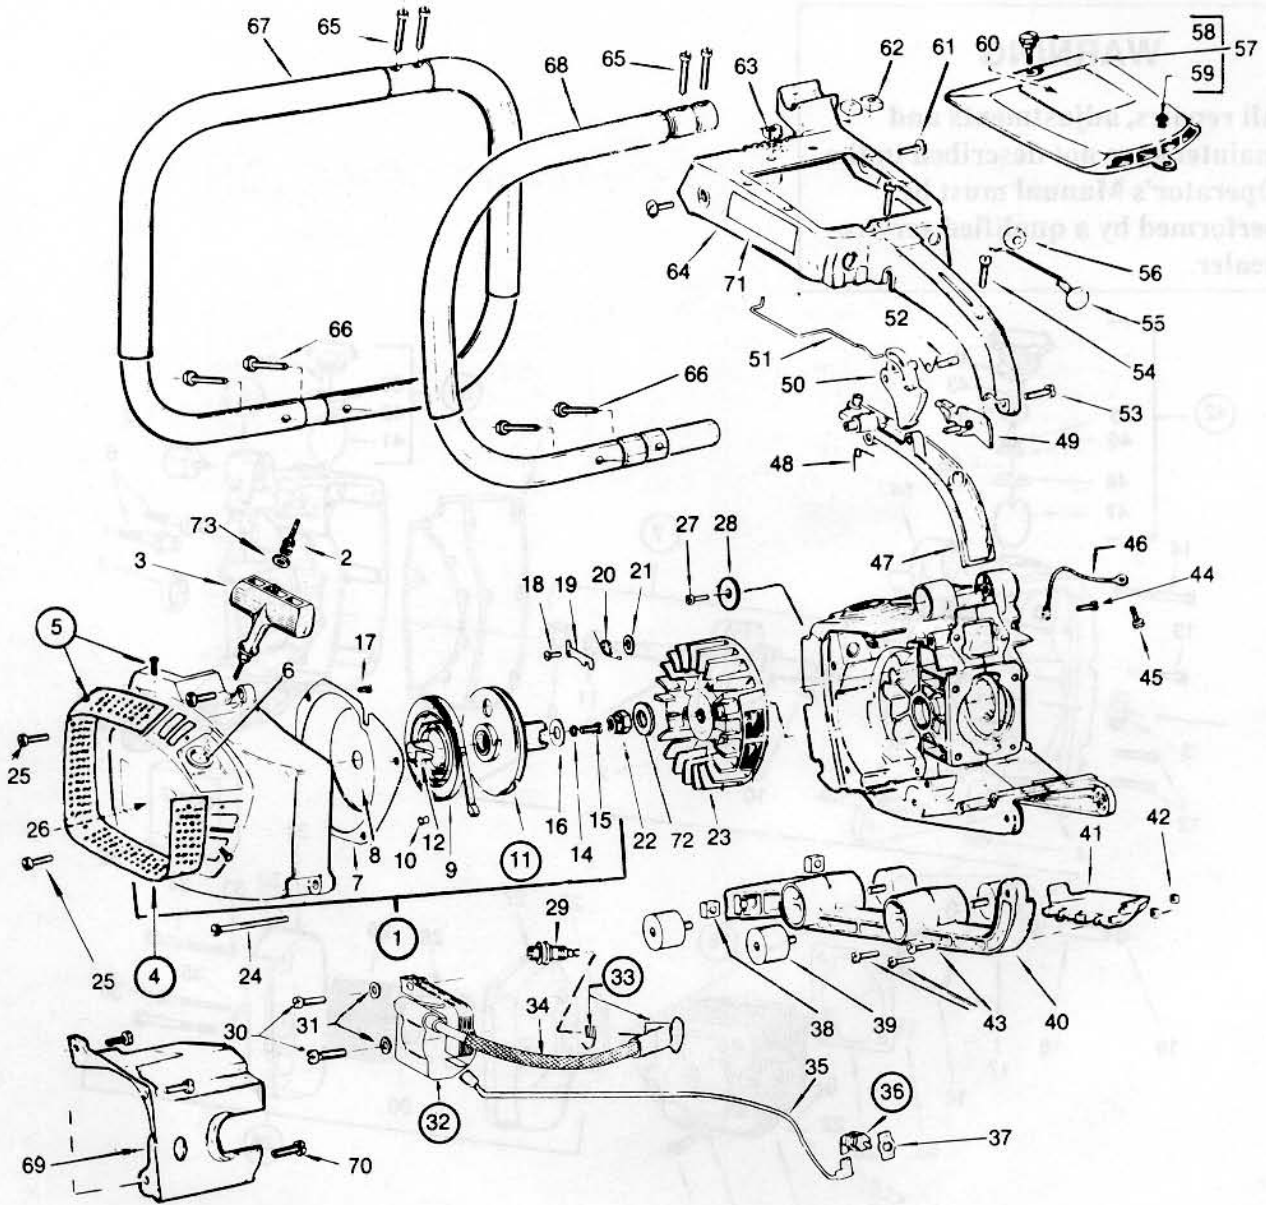

Poulan PRO™ PARTS LIST

**CHAIN SAW
MODEL: 525**

NOTE: Illustrations may differ from actual models due to design changes.

KEY NO.	PART NO.	QTY.	DESCRIPTION	KEY NO.	PART NO.	QTY.	DESCRIPTION	QTY.	PART NO.	QTY.	DESCRIPTION
1	507 475439-1	1	Starter Assy Complete (Gold)	26	507 433712	1	Side Decal - Poulan Pro	50	507 430327-1	1	Throttle Trigger (Gold)
2	507 426752	1	Starter Cord	27	507 432930	1	Screw - Guard/Cover	51	507 430830	1	Throttle Link
3	507 431441-18	1	Starter Handle	28	507 433488	1	Washer	52	507 430399	1	Throttle Pin
4	507 474539-1	1	Starter Cover Assy (Gold)	29	507 431614	1	Spark Plug	53	507 430887	1	Screw
5	507 475583	1	Blower Cover Screen	30	507 433611	2	Screw #8	54	507 431705	2	Screw - Lwr Grip
6	507 430716	1	Eyelet	31	507 431640	2	Washer - #8	55	507 430202-19	1	Choke Knob & Wire Assy
7	507 430576	1	Baffle	32	507 476339	1	Module & Switch Wire Assy	56	507 429650	1	Grommet
8	507 430812	1	Washer	33	507 476096	1	Spark Plug Boot & Clip	57	507 475721-18	1	Top Cover Assy (Grey)
9	507 431325	1	Rewind Spring (Bridle Type)	34	507 430694	1	Sleeve	58	507 432817	1	Knob Cover Knob-Knurled
10	507 431004	1	Bushing - Starter Spring	35	507 433248	1	Switch Wire - Module Switch	59	507 430282	1	Bumper
11	507 476135	1	Starter Pulley	36	507 475623	1	Grounding Switch	60	507 433724	1	Decal - Top Cover
12	507 428444	1	Starter Bushing	37	507 432916	1	Switch Plate	61	507 432634	2	Screw - Shock Mount
14	507 431692	1	Lockwasher	38	507 431655	2	Nut	62	507 431655	2	Nut
15	507 431694	1	Screw	39	507 430197	4	Shock Absorber	63	507 430203	1	Nut
16	507 428105	1	Washer	40	507 430575-18	1	Bottom Frame (Grey)	64	507 431174-18	1	Top Frammer - Man. Oiler (Grey)
17	507 431695	4	Screw 1/4 - 20 X 1/2	41	507 432404-18	1	Rear Hand Guard (Grey)	65	507 433184	2	Screw Handle 1/4 - 28 X 1/8
18	507 430877	2	Pawl Pivot	42	507 431078	3	Nut	67	507 476485-18	1	Front Handle - Full Wrap
19	507 430876	2	Pawl	43	507 431695	3	Screw 8 - 32 X 1	68	507 476484-18	1	Front Handle - Half Wrap
20	507 431416	2	Pawl Spring	44	507 429928	1	Plate Screw	69	507 432337-18	1	Cylinder Shroud (Grey)
21	507 430878	2	Washer	45	507 429256	1	Terminal Screw	70	507 431649	3	Screw 10 - 24 X 5/8
22	507 430800	1	Nut	46	507 430990	1	Ground Wire	71	507 433710	2	Decal - Top Frame
23	507 433294	1	Flywheel	47	507 473935-18	1	Lower Grip Assy (Grey)	72	507 429851	1	Washer - F/W
24	507 433159	1	Screw - Hex Head	48	507 431092	2	Spring - Throttle Trigger	73	507 431640	1	Washer - Rope
25	507 433158	3	Screw - Hex Head	49	507 430840-1	1	Throttle Lockout Lever (Gold)