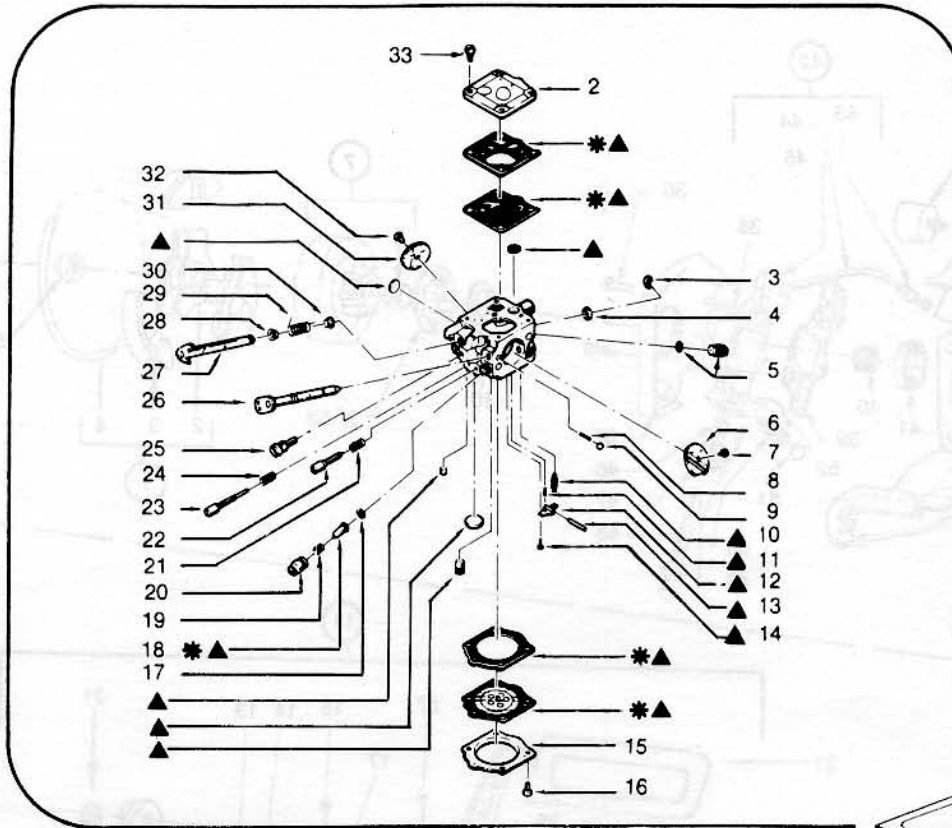

NOTE: Illustrations may differ from actual models due to design changes.

set of gaskets
35 * 507433526
52 ▲ 507433525
Repair Kit

KEY NO.	PART NO.	QTY.	DESCRIPTION	KEY NO.	PART NO.	QTY.	DESCRIPTION	QTY.	PART NO.	QTY.	DESCRIPTION
1	507 476466	1	Carburetor WJ-9	20	507 433515	1	Plug Cover	39	507 432911	1	Blow Back Tube
2	507 433509	1	Cover Fuel Pump	21	504 210050	1	Spring	40	507 431653	2	Screw 10 X 24 Pan Head
3	504 140008	1	Clip	22	507 433522	1	Hi Speed Needle	41	507 432843	1	Gasket - Feed Body/Carb
4	508 028301	1	Washer	23	507 433521	1	Needle - Idle	42	507 476213	1	Reed Valve Assy
5	507 433513	1	Governor Assy	24	507 210050	1	Spring	43	507 433023	1	Reed Valve (Epoxy)
6	507 430749	1	Choke Shutter	25	507 433518	1	Screw - Idle Speed	44	507 432192	1	Reed-Back Plate
7	507 433517	1	Screw - Valve	26	507 433512	1	Shaft Assy - Choke	45	507 433162	2	Screw - Long
8	503 117701	1	Spring	27	507 433510	1	Shaft Throttle Assy	46	507 430859	1	Gasket
9	503 117101	1	Ball	28	502 103101	1	Bushing	47	507 431538	1	Fuel Hose
10	503 117001	1	Valve	29	507 433519	1	Spring - Throttle Return	48	507 431268	1	Connector - Fuel Tank
11	503 117601	1	Spring	30	502 103101	1	Bushing	49	530 431271	1	Gasket - Fitting
12	505 316734	1	Lever	31	507 433511	1	Throttle Valve	50	507 430545	1	Speed Clip - Fuel Hose
13	507 430757	1	Pin - Metering Lever	32	507 433517	1	Screw - Valve	51	507 431535	1	Fuel Hose
14	507 430764	1	Screw - Meter - Lever	33	507 430751	4	Screw - Cover	52	507 433525	1	Carb Repair Kit
15	507 316702	1	Cover	34	507 475289	1	Air Filter	53	507 476465	1	Fuel Filter Assy
16	503 108701	4	Screw	35	507 433526	1	Gasket & Diaphragm Kit	54	507 431247	1	Screwdriver
17	507 433524	1	Washer	36	507 432100	1	Clamp - Air Box Boot	55	507 474945	1	Combination T Wrench
18	507 433516	1	Diaphragm-Accelerator Pump	37	507 432734	1	Air Box Boot				
19	507 433520	1	Spring - Compression	38	507 431657	2	Screw 10 - 24 X 2