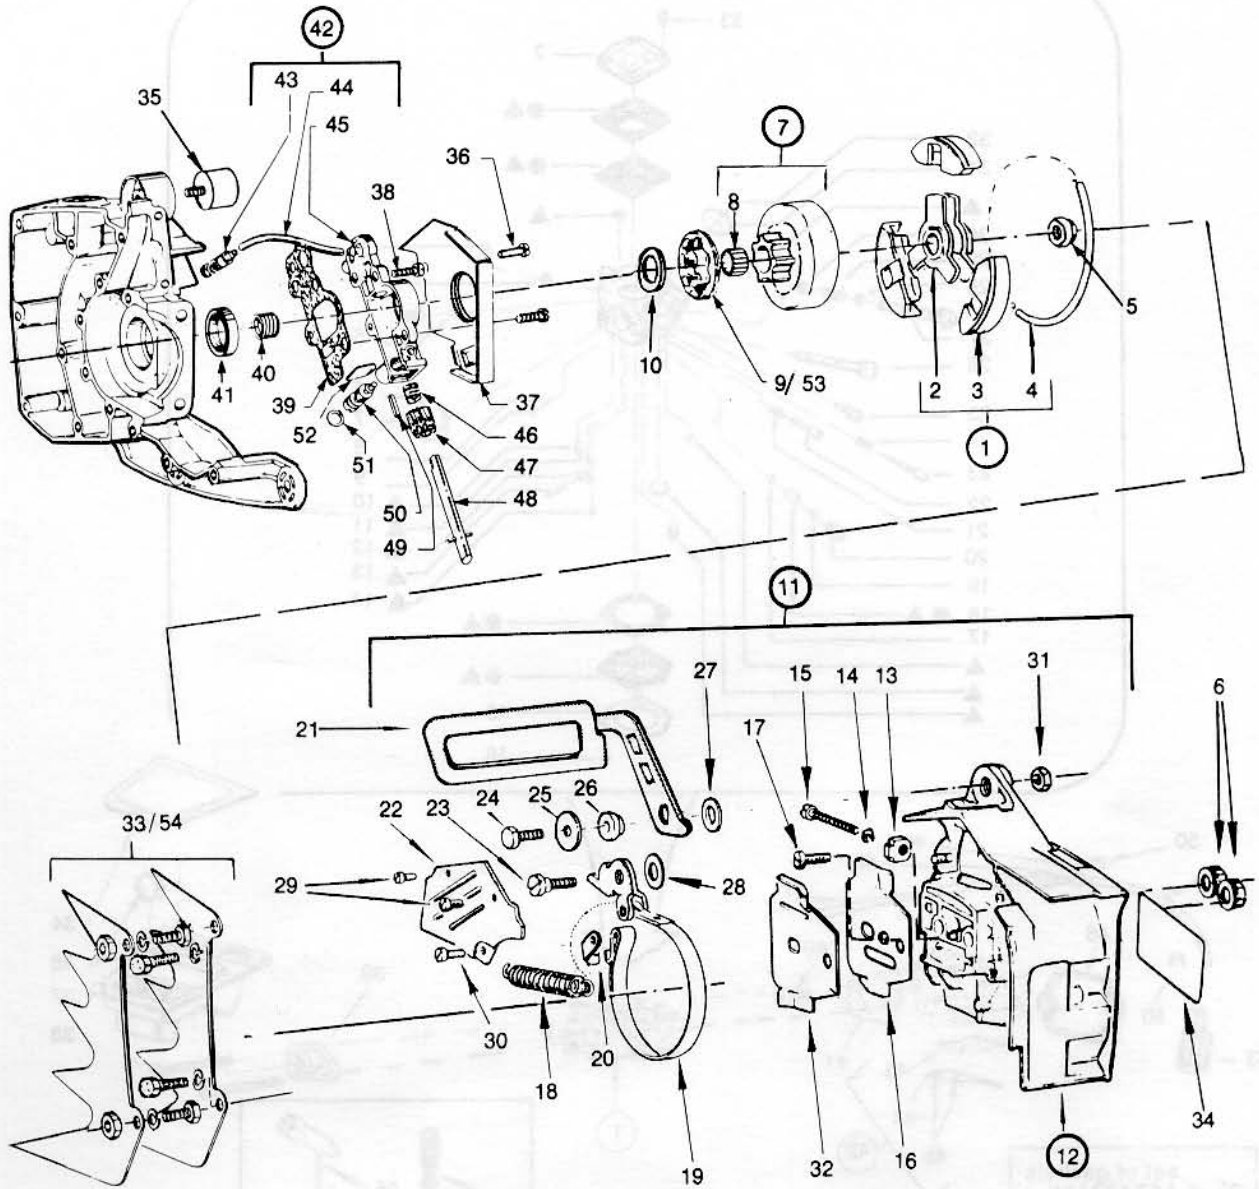

NOTE: Illustrations may differ from actual models due to design changes.

KEY NO.	PART NO.	QTY.	DESCRIPTION	KEY NO.	PART NO.	QTY.	DESCRIPTION	QTY.	PART NO.	QTY.	DESCRIPTION
1	507 475976	1	Clutch Assy	19	507 476284	1	Cam/Band Assy	37	507 431317	1	Dirt Shield
2	507 433133	1	Clutch Driver	20	507 431038	1	Locking Plate	38	507 431669	1	Screw 10 - 24 X 3/4
3	507 433102	3	Clutch Shoe (Wide)	21	507 476486-18	1	Kickback Guard Assy	39	507 430228	1	Gasket - Oil Pump
4	507 431200	1	Clutch Spring	22	507 476583	1	Cover Assy	40	507 430231	1	Wire Worm
5	507 430800	1	Nut	23	507 431036	1	Shoulder Bolt	41	507 428746	1	Seal
6	507 433036	2	Strut Nut	24	507 431716	1	Screw 1/4 - 20 X 1	42	507 476536	1	Oil Pump Assy Complete
7	507 475081	1	Clutch Drum & Bearing	25	507 430930	1	Washer - Lever	43	507 474959	1	Oil Pickup Assy
8	507 430743	1	Bearing	26	507 433529	1	Bushing	44	507 430640	1	Inlet tube
9	507 429956	1	3/8 7T Rim Segment	27	507 433532	1	Washer	45	507 476534	1	Oil Pump Body
10	507 430848	1	Thrust Washer	28	507 430878	1	Washer	46	507 431221	1	Plunger Spring
11	507 476412-1	1	Brake Assy Complete	29	507 431675	2	Screw 1/4 - 24 X 2	47	507 430880	1	Gear - Oil Pump
12	507 476276-1	1	Clutch Cover & Tensioner	30	507 431673	1	Screw 10 - 24 X 3/8	48	507 474932	1	Plunger Assy
13	507 425672	1	Pin	31	507 431698	1	Nut	49	507 431699	1	Roll Pin
14	507 431636	1	Retaining Ring	32	507 432686	1	Inner Guide Plate	50	507 433242	1	Adj. Screw
15	507 432613	1	Screw - Chain Tension	33	507 476072	1	Pivot Grip Kit (2/Kit)	51	507 431359	1	O-Ring
16	507 433109	1	Guide Plate (Outer)	34	507 433712	1	Side Decal - Poulan Pro	52	507 430229	1	Seal - Oil Pump
17	507 429266	1	Terminal Screw	35	507 430197	2	Shock Absorber	53	507 429957	1	Rim (404 - 7T)
18	507 433185	1	Spring Chain Brake (White)	36	507 431642	2	Screw 10 - 24 X 1	54	507 476079	1	Pivot Grip Kit (H)