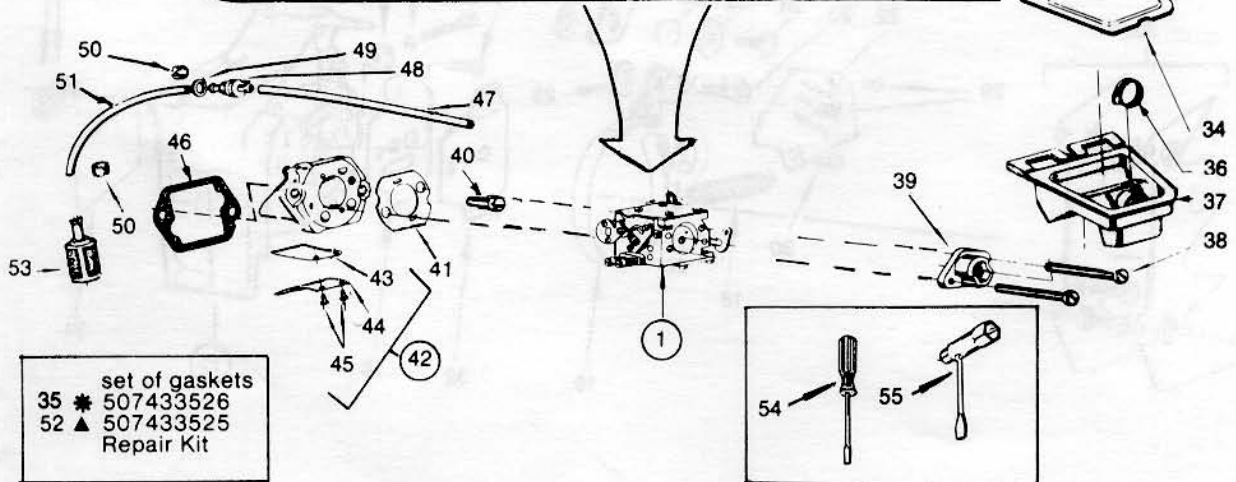

NOTE: Illustrations may differ from actual models due to design changes.

set of gaskets
35 * 507433526
52 ▲ 507433525
Repair Kit

KEY NO.	PART NO.	QTY.	DESCRIPTION	KEY NO.	PART NO.	QTY.	DESCRIPTION	QTY.	PART NO.	QTY.	DESCRIPTION
1	507 476466	1	Carburetor WJ-9	20	507 433515	1	Plug Cover	39	507 432911	1	Blow Back Tube
2	507 433509	1	Cover Fuel Pump	21	504 210050	1	Spring	40	507 431653	2	Screw 10 X 24 Pan Head
3	504 140008	1	Clip	22	507 433522	1	Hi Speed Needle	41	507 432843	1	Gasket - Feed Body/Carb
4	508 028301	1	Washer	23	507 433521	1	Needle - Idle	42	507 476213	1	Reed Valve Assy
5	507 433513	1	Governor Assy	24	507 210050	1	Spring	43	507 433023	1	Reed Valve (Epoxy)
6	507 430749	1	Choke Shutter	25	507 433518	1	Screw - Idle Speed	44	507 432192	1	Reed-Back Plate
7	507 433517	1	Screw - Valve	26	507 433512	1	Shaft Assy - Choke	45	507 433162	2	Screw - Long
8	503 117701	1	Spring	27	507 433510	1	Shaft Throttle Assy	46	507 430859	1	Gasket
9	503 117101	1	Ball	28	502 103101	1	Bushing	47	507 431538	1	Fuel Hose
10	503 117001	1	Valve	29	507 433519	1	Spring - Throttle Return	48	507 431268	1	Connector - Fuel Tank
11	503 117601	1	Spring	30	502 103101	1	Bushing	49	530 431271	1	Gasket - Fitting
12	505 316734	1	Lever	31	507 433511	1	Throttle Valve	50	507 430545	1	Speed Clip - Fuel Hose
13	507 430757	1	Pin - Metering Lever	32	507 433517	1	Screw - Valve	51	507 431535	1	Fuel Hose
14	507 430764	1	Screw - Meter - Lever	33	507 430751	4	Screw - Cover	52	507 433525	1	Carb Repair Kit
15	507 316702	1	Cover	34	507 475289	1	Air Filter	53	507 476465	1	Fuel Filter Assy
16	503 108701	4	Screw	35	507 433526	1	Gasket & Diaphragm Kit	54	507 431247	1	Screwdriver
17	507 433524	1	Washer	36	507 432100	1	Clamp - Air Box Boot	55	507 474945	1	Combination T Wrench
18	507 433516	1	Diaphragm-Accelerator Pump	37	507 432734	1	Air Box Boot				
19	507 433520	1	Spring - Compression	38	507 431657	2	Screw 10 - 24 X 2