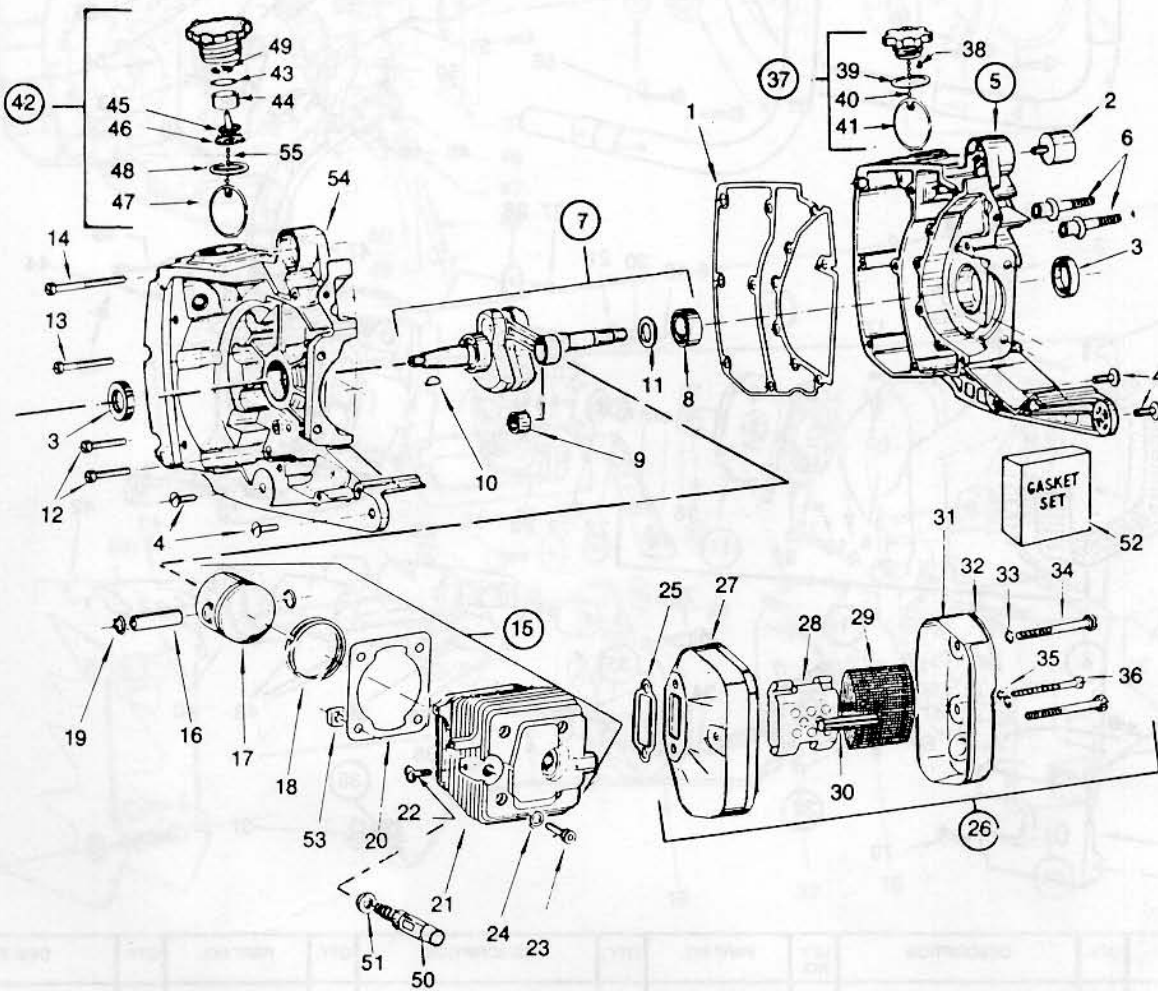

NOTE: Illustrations may differ from actual models due to design changes.

WARNING

All repairs, adjustments and maintenance not described in the Operator's Manual must be performed by a qualified service dealer.

KEY NO.	PART NO.	QTY.	DESCRIPTION	KEY NO.	PART NO.	QTY.	DESCRIPTION	KEY NO.	PART NO.	QTY.	DESCRIPTION
1	507 430573	1	C'Case Gasket	20	507 433226	1	Cylinder Base Gasket	39	507 433143	1	O-Ring Oil Cap
2	507 430197	2	Shock Absorber	21	507 433323	1	Cylinder	40	507 427690	1	Bead Chain (Oil Cap)
3	507 428746	2	Seal	22	507 429928	1	Plate Screw	41	507 431369	1	Retainer - Oil Cap
4	507 432634	4	Screw - Shock Mount	23	507 431691	1	Screw 1/4 - 28 X 1	42	507 475167-18	1	Gas Cap Assy (Grey)
5	507 476210-1	1	Crankcase & Stud Assy	24	507 431706	4	Washer	43	507 427273	1	Gasket
6	507 433228	2	Bar Mounting Studs	25	507 430684	1	Muffler Gasket	44	507 431003	1	Spacer
7	507 475422	1	C'Shaft Assy	26	507 476074-8	1	Muffler Assy	45	507 431702	1	Umbrella Valve
8	507 432536	2	Main Bearing	27	507 475984-8	1	Muffler Body	46	507 427278	1	Cover Gas Cap
9	507 430743	1	Bearing	28	507 433096	2	Muffler Channel (2 Req'd)	47	507 431368	1	Retainer - Gas Cap
10	507 432210	1	Flywheel Key (Machined)	29	507 433104	1	Muffler Screen	48	507 429946	1	Gas Cap O-Ring
11	507 430913	2	Thrust Washer	30	507 430835	1	Spacer	49	507 427993	1	Disc
12	507 431650	2	Screw 10 - 24 X 1 1/4	31	507 476429-8	1	Muffler Cover	50	507 475356-18	1	Decompression Valve (Grey)
13	507 431690	1	Screw 10 - 24 X 2 1/4	32	507 476106-8	1	Heat Shield Assy	51	507 432302	1	Washer
14	507 431658	1	Screw 10 - 24 X 2 1/2	33	507 431686	1	Lockwasher	52	507 475492	1	Gasket Set
15	507 476293	1	Cyl./Piston/Ring Set	34	507 430992	2	Screw - Muffler	53	507 431655	4	Nut
16	507 433221J	1	Wrist Pin	35	507 431683	1	Lockwasher	54	507 433227-1	1	C'Case Half M/S/ (Gold)
17	507 475398J	1	Piston	36	507 430993	1	Screw	55	507 431370	1	Bead Chain Gas Cap
18	507 474590	1	Piston / Ring Set	37	507 475168-18	1	Oil Cap Assy (Grey)				
19	507 428781	2	Retainer - Wrist Pin	38	507 428335	1	Screw